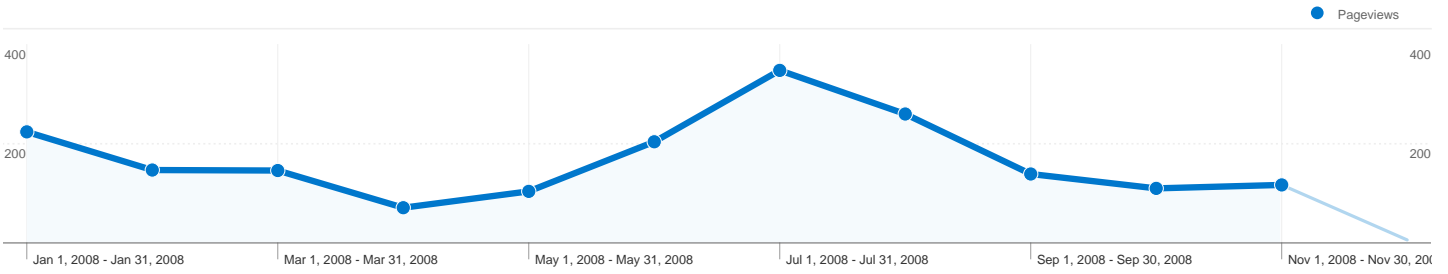

Content Detail:

/penzion/penzion-maria-bodice-liptov-sk.html

Jan 1, 2008 - Dec 2, 2008

Comparing to: Site

This page was viewed 1,876 times

1,876 Pageviews

1,387 Unique Views

00:01:28 Time on Page